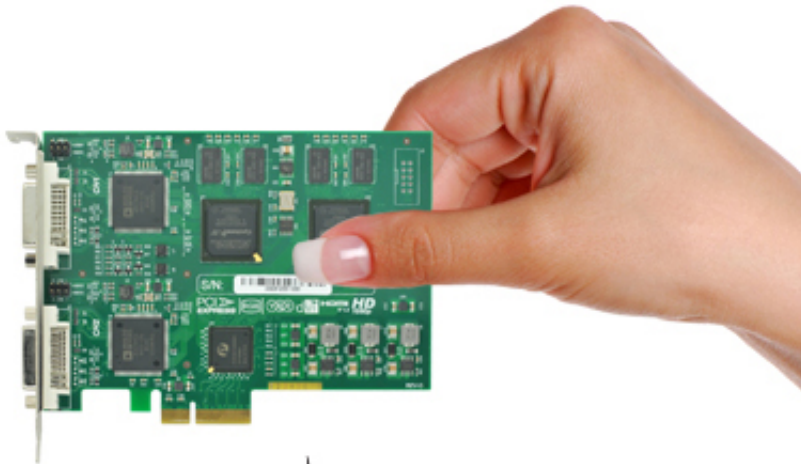

### Short Description

Dual 1080P HD video capture card Low power, high performance. Simultaneously capture dual 1080P/60HZ HD signals

#### VC200XE-MINI 2 DVI-I interface (can connect to HDMI, VGA, YPbPr)

The VC200XE can simultaneously capture 2-channel HD 1080p signals with each channel at

1080p/60 Hz, including DVI video signals, HDMI audio and video signals, VGA analog signals,

Y/Pb/Pr analog signals, and CVBS analog signals. PCI-Express x1, Half length, 700MB/s transmission bandwidth.

Video capture/display application is included with the AV Streaming driver which is compatible with various 3rd-