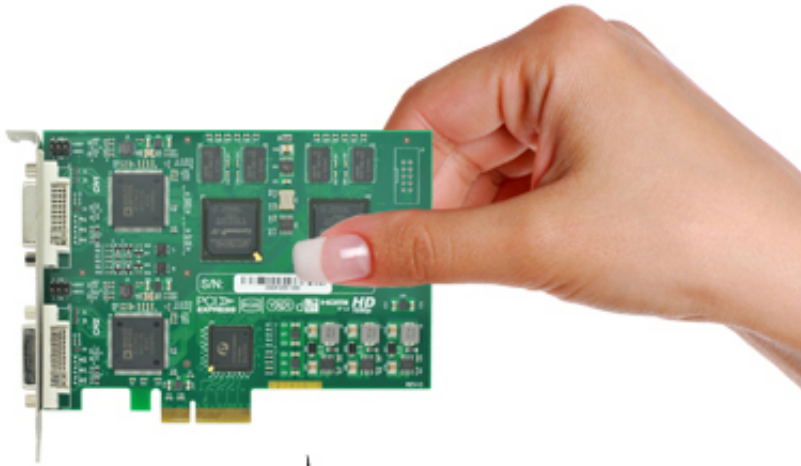

Video capture/display application is included with the AV Streaming driver which is compatible with various 3rd-party audio and video capture software based on DirectShow and DirectSound.

Support for Windows, XP, Vista, 7, 8, Server 2003, Server 2008 & R2, SDK for C++ programming included.

Half length ↙