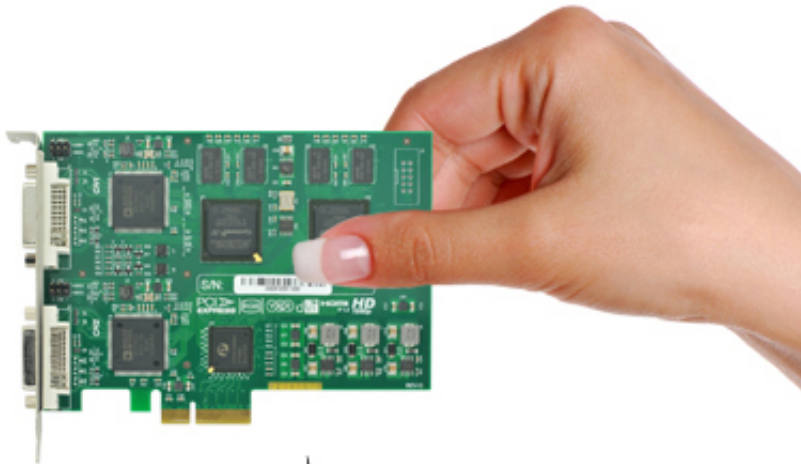

party audio and video capture software based on DirectShow and DirectSound.

Support for Windows, XP, Vista, 7, 8, Server 2003, Server 2008 & R2, SDK for C++ programming included.

Half Length ↙