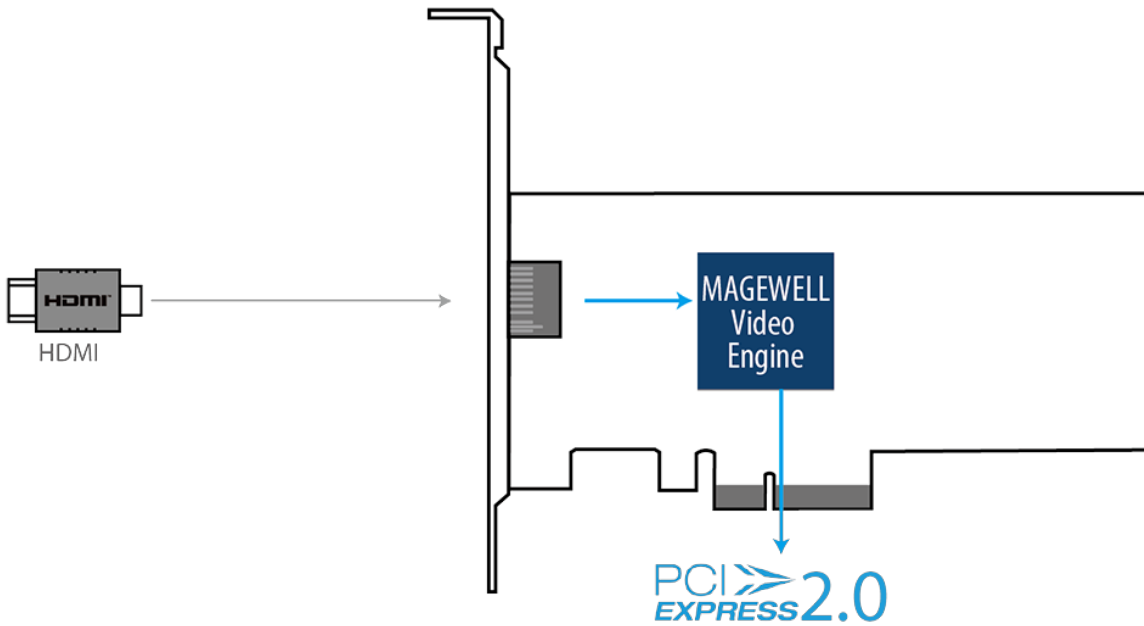

## Description

[Magewell Pro Capture HDMI 4K Plus](#)

One channel UHD capture card  
Captures one of the following @ 60fps: HDMI, DVI + embedded audio

The Magewell Pro Capture HDMI 4K Plus is an ideal solution for applications that require the capture of UHD sources in real time. Typical applications include: Viewing HDMI or DVI sources from PCs, MACs, Industrial/medical

## Interface