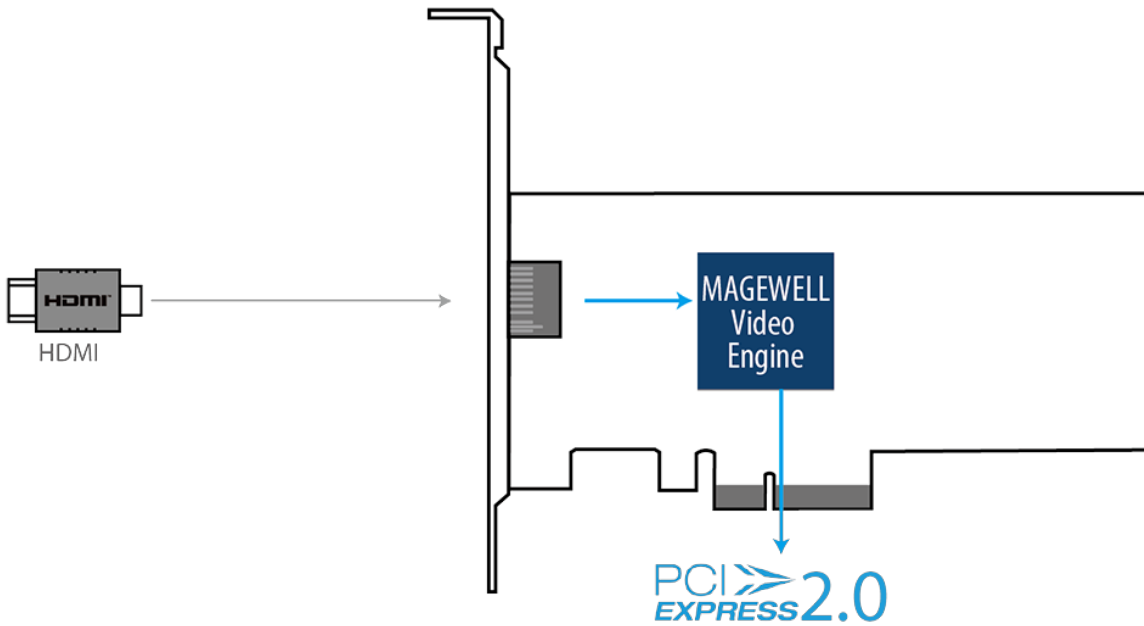

Description

[Magewell Pro Capture HDMI 4K Plus](#)

One channel UHD capture card
Captures one of the following @ 60fps: HDMI, DVI + embedded audio

The Magewell Pro Capture HDMI 4K Plus is an ideal solution for applications that require the capture of UHD sources in real time. Typical applications include: Viewing HDMI or DVI sources from PCs, MACs, Industrial/medical

equipment, cameras, game consoles and other video equipment. Also includes Streaming video or Broadcasting applications.

Interface

Features

- | | | | | | |
|--|---|---|---|--|---|
| 
PCIe 2.0 | 
Capture 4k x 2k | 
Support HDMI2.0 | 
Compatible with Windows | 
Compatible with Linux | 
Compatible with Mac OS X |
| 
Up/down Scaling | 
Deinterlacing | 
Multiple Streaming | 
Automatically Detecting Input Signal | 
High-fidelity Video Processing Pipeline | 
Image Control |
| 
Various Output Color Spaces | 
SG-DMA Transmission Mode | 
Multiple Devices on One Host | 
Hardware Time Stamp | 
Mounting Hole | 
Rotary Switch |
| 
High-speed Memory | 
LED Indicator | 
Firmware Upgrade | 
Common Driver | 
Continuously Work for 24h x7 | |