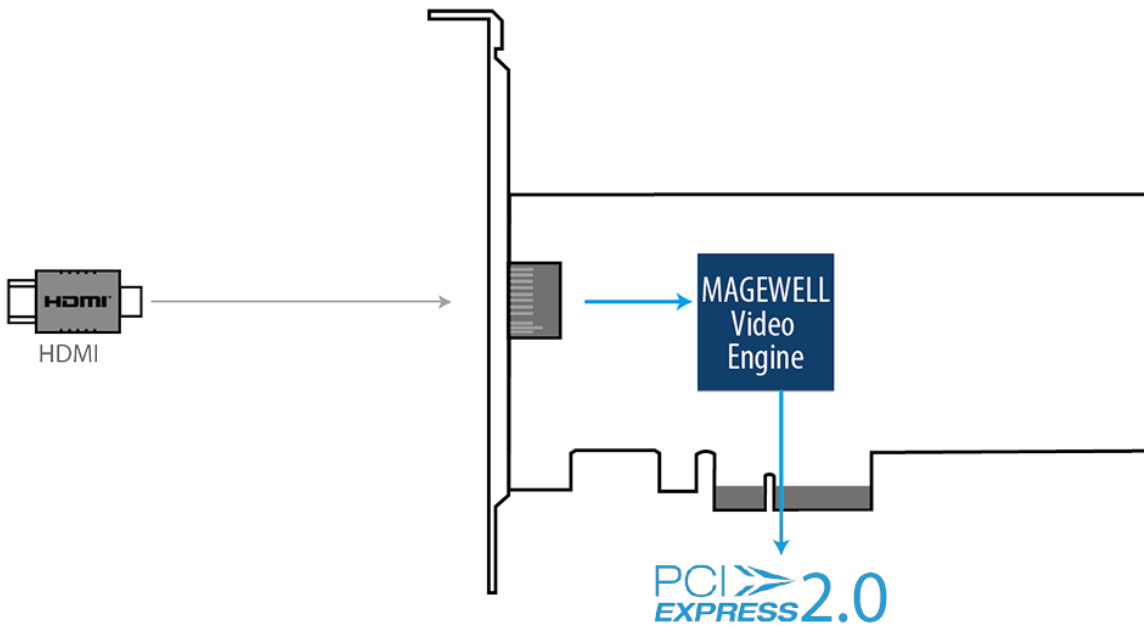

## Description

[Magewell Pro Capture DVI 4K](#)

One channel UHD capture card  
Captures DVI-D (Single or dual link), HDMI 1.4

The Magewell Pro Capture DVI4K is an ideal solution for applications that require the capture of UHD sources in real

## Interface